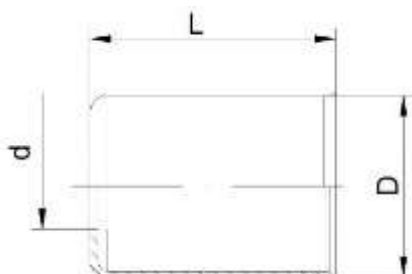

Mufe (Bucse) de strangere pt. sertizat furtunuri climatizare A/C

Mufa otel pt. Furtun climatizare AC **STANDARD**

Denumire	DN furtun mm	d mm	D mm	L mm
Mufa A/C Standard DN08	DN08	9.6	19.5	35
Mufa A/C Standard DN10	DN10	12.3	23.5	35
Mufa A/C Standard DN12 24	DN12	14.3	24.3	35
Mufa A/C Standard DN12 26	DN12	14.3	26.0	35
Mufa A/C Standard DN16	DN16	18.0	29.0	35

Mufa otel pt. Furtun climatizare AC **Sectiune redusa (BARRIER)**

Denumire	DN furtun mm	d mm	D mm	L mm
Mufa A/C Barrier DN08	DN08	9.6	15.5	35
Mufa A/C Barrier DN10	DN10	12.3	18.0	35
Mufa A/C Barrier DN12	DN12	15.6	20.0	35
Mufa A/C Barrier DN16	DN16	19.2	24.3	35